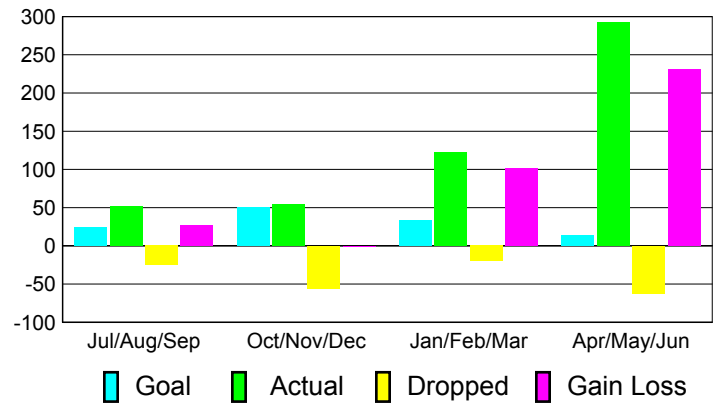

### YTD Status Quo Clubs 2010-2011

Status Quo Clubs Compared to Status Quo Members

## MEMBERSHIP

**Membership Results**  
2010-2011

**Membership**  
2009-2010

Month	Net Memb Goal	Actual New Memb	Actual Dropped Memb	Gain/Loss of Memb	Gain/Loss of Memb
Jul/Aug/Sep	25	52	-25	27	-14
Oct/Nov/Dec	50	55	-56	-1	0
Jan/Feb/Mar	34	122	-20	102	19
Apr/May/Jun	14	293	-62	231	-3
<b>Totals</b>	<b>123</b>	<b>522</b>	<b>-163</b>	<b>359</b>	<b>2</b>

### Membership Results 2010-2011

Goal, New, Dropped, Gain/Loss

### Comparison of Membership Gain/Loss

Current Year Compared to the Previous Year