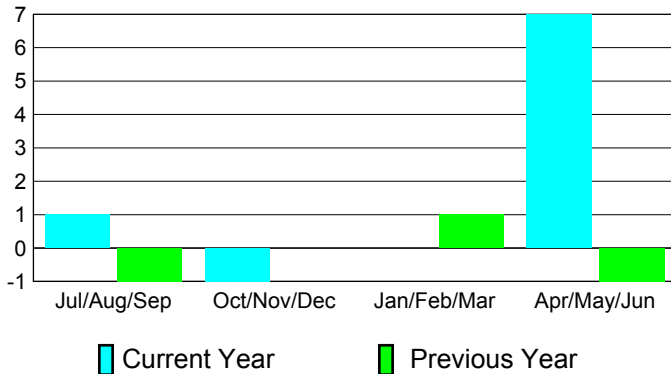

2010-2011 GMT Reports for District (or Undistricted) **District B 6**

GMT: **Joel Rosendo Gómez Franco** Location: **MEXICO**

GMT CA: **3**

CLUBS

Club Results
2010-2011

Clubs
2009-2010

Month	New Club Goal	Actual New Clubs	Actual Dropped Clubs	Gain/Loss of Clubs	Gain/Loss of Clubs
Jul/Aug/Sep	0	1	0	1	-1
Oct/Nov/Dec	1	1	-2	-1	0
Jan/Feb/Mar	1	0	0	0	1
Apr/May/Jun	0	8	-1	7	-1
Totals	2	10	-3	7	-1

Club Results 2010-2011

Goal, New, Dropped, Gain/Loss

Comparison of Club Gain/Loss

Current Year Compared to the Previous Year

YTD Status Quo Clubs 2010-2011

Status Quo Clubs Compared to Status Quo Members

MEMBERSHIP

Membership Results
2010-2011

Membership
2009-2010

Month	Net Memb Goal	Actual New Memb	Actual Dropped Memb	Gain/Loss of Memb	Gain/Loss of Memb
Jul/Aug/Sep	25	52	-25	27	-14
Oct/Nov/Dec	50	55	-56	-1	0
Jan/Feb/Mar	34	122	-20	102	19
Apr/May/Jun	14	293	-62	231	-3
Totals	123	522	-163	359	2

Membership Results 2010-2011

Goal, New, Dropped, Gain/Loss

Comparison of Membership Gain/Loss

Current Year Compared to the Previous Year

Gender Comparison 2010-2011

Jul/Aug/Sep

Oct/Nov/Dec

Jan/Feb/Mar

Apr/May/Jun

Male

Female