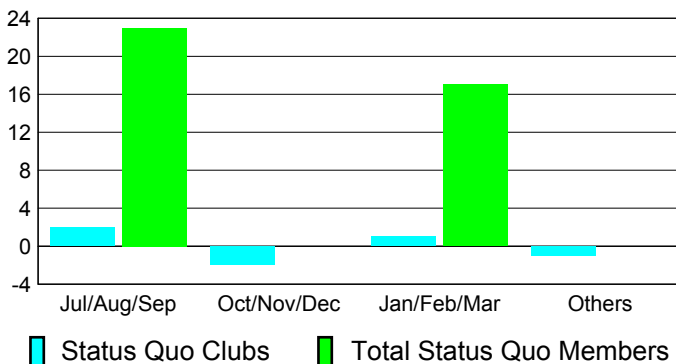

## CLUBS

**Club Results**  
2010-2011

**Clubs**  
2009-2010

Month	New Club Goal	Actual New Clubs	Actual Dropped Clubs	Gain/Loss of Clubs	Gain/Loss of Clubs
Jul/Aug/Sep	0	1	0	1	-1
Oct/Nov/Dec	1	1	-2	-1	0
Jan/Feb/Mar	1	0	0	0	1
Apr/May/Jun	0	8	-1	7	-1
<b>Totals</b>	<b>2</b>	<b>10</b>	<b>-3</b>	<b>7</b>	<b>-1</b>

### Club Results 2010-2011

Goal, New, Dropped, Gain/Loss

### Comparison of Club Gain/Loss

Current Year Compared to the Previous Year

### YTD Status Quo Clubs 2010-2011

Status Quo Clubs Compared to Status Quo Members