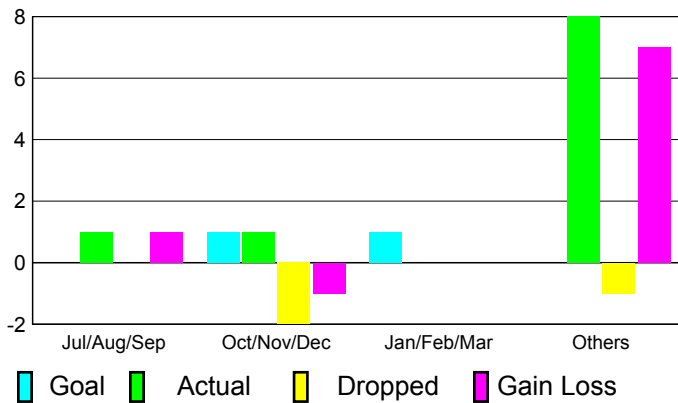

## CLUBS

**Club Results**  
2010-2011

**Clubs**  
2009-2010

Month	New Club Goal	Actual New Clubs	Actual Dropped Clubs	Gain/Loss of Clubs	Gain/Loss of Clubs
Jul/Aug/Sep	0	1	0	1	-1
Oct/Nov/Dec	1	1	-2	-1	0
Jan/Feb/Mar	1	0	0	0	1
Apr/May/Jun	0	8	-1	7	-1
<b>Totals</b>	<b>2</b>	<b>10</b>	<b>-3</b>	<b>7</b>	<b>-1</b>

### Club Results 2010-2011

Goal, New, Dropped, Gain/Loss

### Comparison of Club Gain/Loss

Current Year Compared to the Previous Year