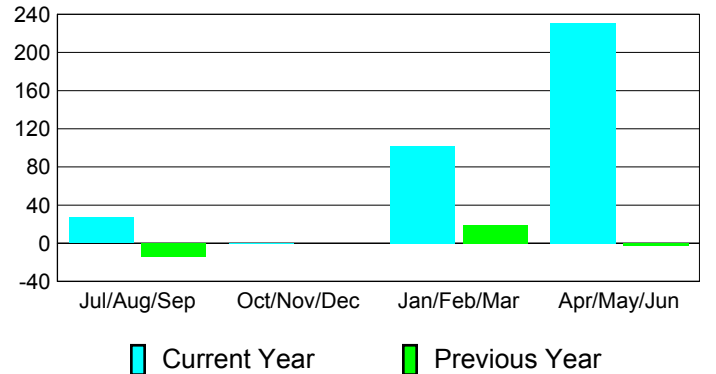

Gender Comparison 2010-2011

Jul/Aug/Sep

Oct/Nov/Dec

Jan/Feb/Mar

Apr/May/Jun

Male

Female